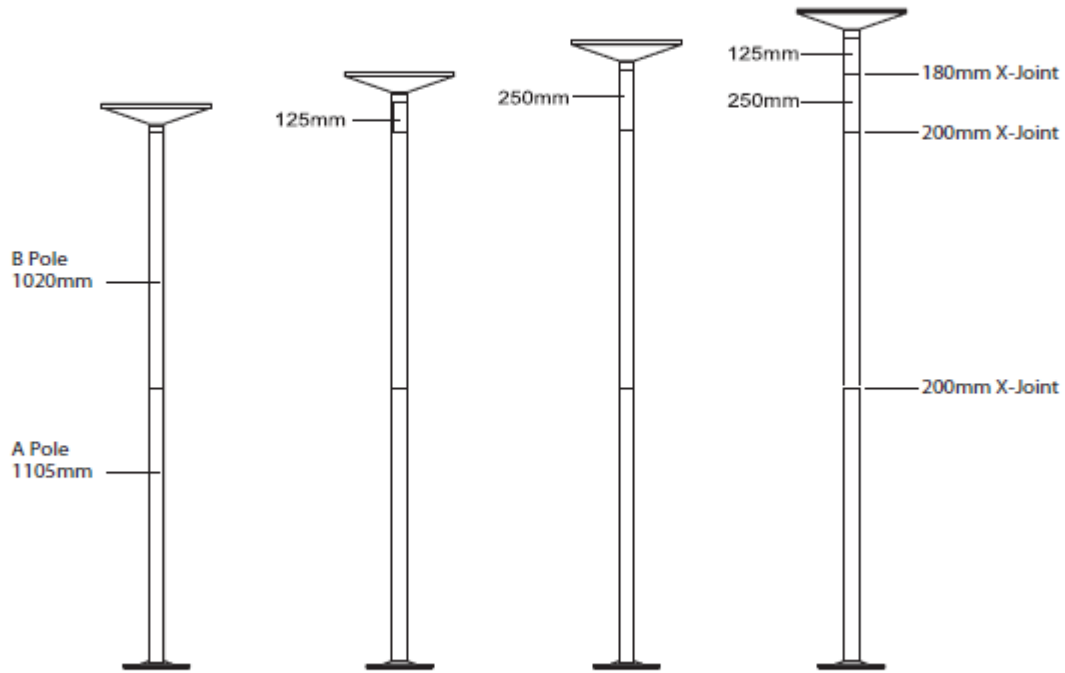

X-POLE®

LEADERS IN DANCE POLE TECHNOLOGY

2235-2375mm
88"-93.5"
7ft 4" - 7ft 9"

2360-2500mm
93"-98.5"
7ft 9" - 8ft 2"

2485-2620mm
98"-103.25"
8ft 2" - 8ft 7"

2610-2745mm
102.75"-108"
8ft 6" - 9ft

2735-2870mm
107.75"-113"
9ft - 9ft.5"

2860-2995mm
112.5"-118"
9ft.5" - 9ft.10"

2985-3120mm
117.5"-123"
9ft.10" - 10ft.3"

2985-3120mm
117.5"-123"
9ft.10" - 10ft.3"

3110-3245mm
122.5"-127.8"
10ft.3" - 10ft.7"

3235-3370mm
127.4"-132.7"
10ft.7" - 11ft

3235-3370mm
127.4"-132.7"
10ft.8" - 11ft

Size achievable with 125mm & 250mm extensions that are included with standard pole set

*With optional extension purchased separately