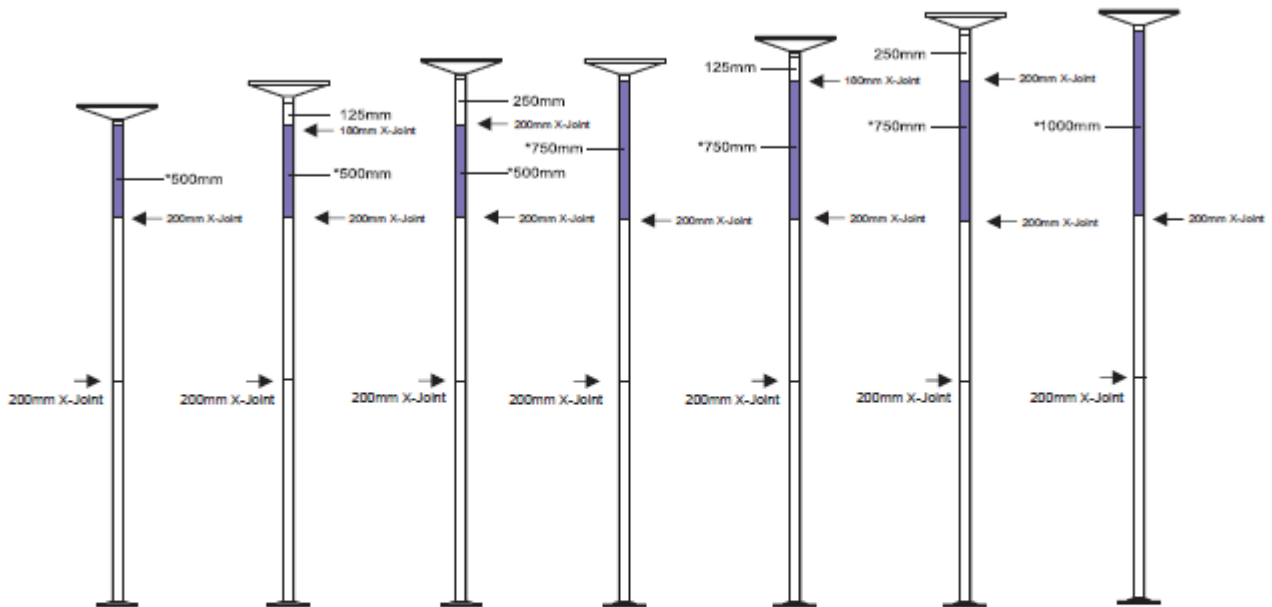

X-POLE®

LEADERS IN DANCE POLE TECHNOLOGY

2235-2375mm
88"-93.5"
7ft 4" - 7ft 9"

2360-2500mm
93"-98.5"
7ft 9" - 8ft 2"

2485-2620mm
98"-103.25"
8ft 2" - 8ft 7"

2610-2745mm
102.75"-108"
8ft 6" - 9ft

2735-2870mm
107.75"-113"
9ft - 9ft.5"

2860-2995mm
112.5"-118"
9ft.5" - 9ft.10"

2985-3120mm
117.5"-123"
9ft.10" - 10ft.3"

2985-3120mm
117.5"-123"
9ft.10" - 10ft.3"

3110-3245mm
122.5"-127.8"
10ft.3" - 10ft.7"

3235-3370mm
127.4"-132.7"
10ft.7" - 11ft

3235-3370mm
127.4"-132.7"
10ft.8" - 11ft

Size achievable with 125mm & 250mm extensions that are included with standard pole set

*With optional extension purchased separately